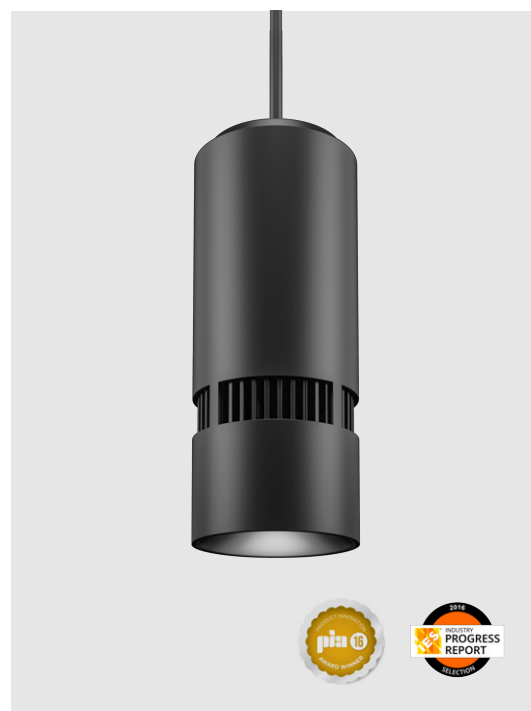

ATRIA II 6

REIMAGINING PERFORMANCE SPACES

SPECIFICATION SHEET
STATIC WHITE OUTDOOR

Housing

Diameter : Ø6.4" | Height : 15" | Weight : 19.8 lbs

Material

Housing : High Pressure Die-Cast Aluminum

Optics : Aluminum Reflector

Power Input

40W, 60W, 80W, 100W | 120-277V

Lumen Output

3,140 lm (40W), 5,155 lm (60W), 6,930 lm (80W), 9,110 lm (100W)

Dimming

Standard 0-10V : Dims to 10%

DALI : Dims to 10%

Color Quality

CRI 85, CRI 93

Rated Life

> 100,000 Hours (L70)

Finish

Matte Black Matte White

Color Temperature

2700K 3000K 3500K 4000K

Optics

40° 60° Wide

Mounting

Stem Mount Adjustable Cable Wall Mount Yoke Mount Surface Mount

Warranty

5 Year limited warranty

Listing

Versatile and Compact Architectural Cylinder

Engineered for performance spaces, this cylinder offers versatile mounting and advanced dimming options. It seamlessly blends into ceilings, delivering powerful performance with vibrant, color-changing technology that elevates any stage environment.

With its next-gen design, the Atria Mark II features an upgraded light engine that boasts a 30% increase in lighting output across the series and introduces a new SilentBlack™ finish that reduces reflectance to under 5%.

METEOR

meteor-lighting.com