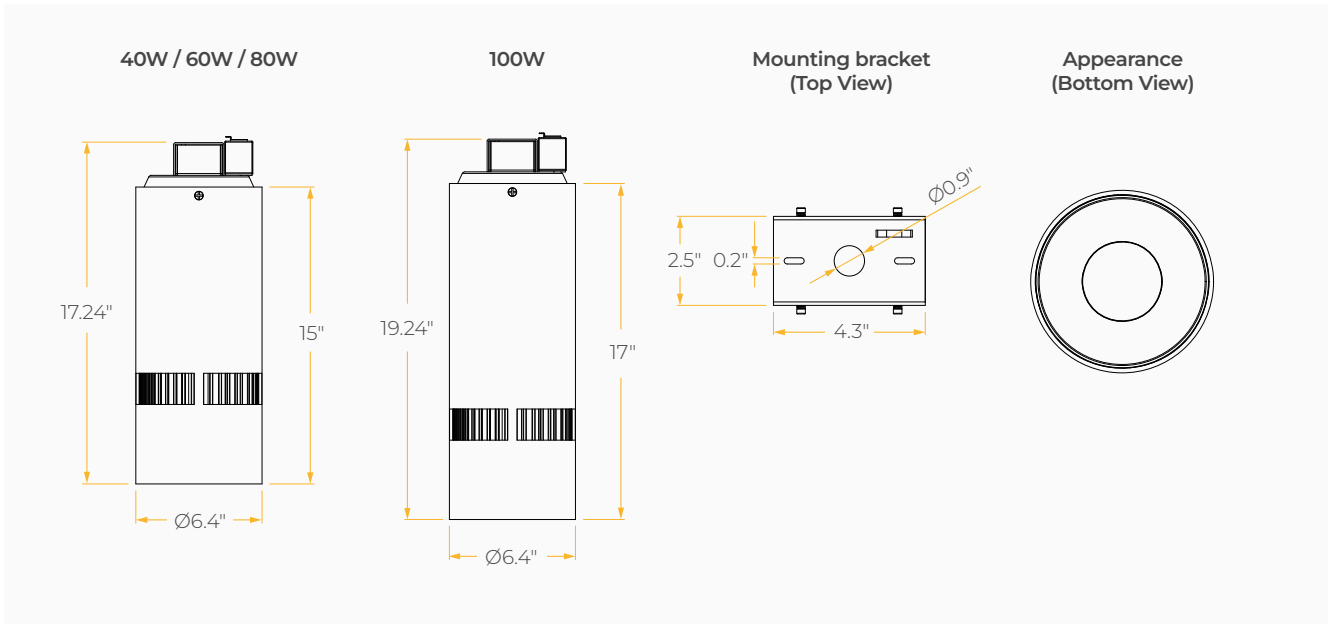

## Housing

Diameter : Ø6.4" | Height : 15" | Weight : 19.8 lbs

**Housing**

- Diameter : Ø6.4"
- Height : 15"
- Material : High Pressure Die-Cast Aluminum
- Weight : 19.8 lbs

**Mounting**

- Stem 2ft or 4ft; 45° Swivel Canopy Included
- Adjustable Cable 10ft
- Sloped Adjustable Cable 10ft
- Surface Mount
- Wall Mount
- Yoke Mount

**PHOTOMETRICS**

Below is a typical photometric representation of the Atria II 6 fixture. Please download IES files to ensure exact photometric value.

40°

60°

Wide

**DIMENSIONS**

**MOUNTING OPTIONS\***

\*Junction Box not included