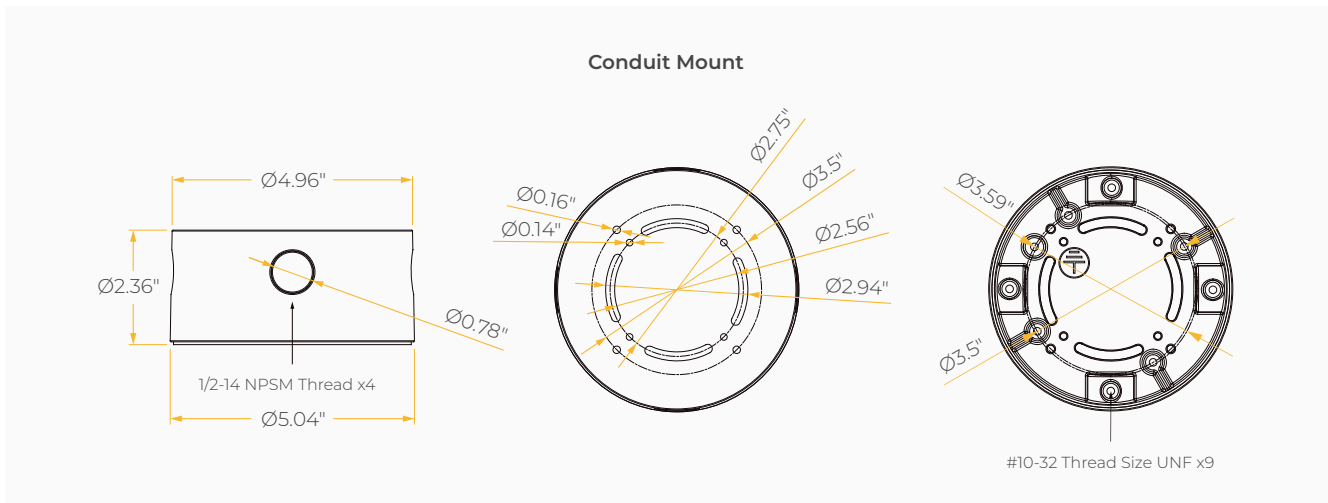

## Housing

Diameter : Ø6.4" | Height : 15" | Weight : 19.8 lbs

**Housing**

- Diameter : Ø6.4"
- Height : 15"
- Material : High Pressure Die-Cast Aluminum
- Weight : 19.8 lbs

**Mounting**

- Stem 2ft or 4ft; 45° Swivel Canopy Included
- Adjustable Cable 10ft
- Sloped Adjustable Cable 10ft
- Surface Mount
- Wall Mount
- Yoke Mount

**PHOTOMETRICS**

Below is a typical photometric representation of the Atria II 6 fixture. Please download IES files to ensure exact photometric value.

40°

60°

Wide

**DIMENSIONS**

**MOUNTING OPTIONS\***

\*Junction Box not included