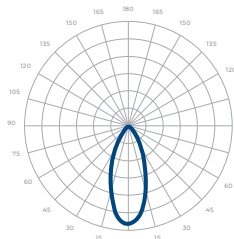

**Housing**

- Diameter : Ø6.4"
- Height : 15"
- Material : High Pressure Die-Cast Aluminum
- Weight : 19.8 lbs

**Mounting**

- Stem 2ft or 4ft; 45° Swivel Canopy Included
- Adjustable Cable 10ft
- Sloped Adjustable Cable 10ft
- Surface Mount
- Wall Mount
- Yoke Mount

**Warranty**

- 5-year limited warranty

**Listing**

- ETL Wet Location Listed
- CE
- FCC
- UKCA
- IP65 Rated

**PERFORMANCE SUMMARY\***

STD (Standard)				
CCT/WATTAGE	2700K	3000K	3500K	4000K
<b>40W</b>	2,760lm	2,850lm	2,985lm	3,140lm
<b>60W</b>	4,605lm	4,990lm	5,095lm	5,155lm
<b>80W</b>	6,195lm	6,710lm	6,860lm	6,930lm
<b>100W</b>	8,145lm	8,825lm	9,015lm	9,110lm

Current Consumption		
WATTAGE / VOLT	120V	277V
<b>40W</b>	0.37A	0.16A
<b>60W</b>	0.55A	0.24A
<b>80W</b>	0.73A	0.32A
<b>100W</b>	0.92A	0.4A

\*Beam Angle: 40° \*Tolerance ±8%

\*For specifications requiring a CRI of 93, apply a 0.75 multiplier to the lumen output values listed.

**PHOTOMETRICS**

Below is a typical photometric representation of the Atria II 6 fixture. Please download IES files to ensure exact photometric value.

40°

60°

Wide

**DIMENSIONS**

**MOUNTING OPTIONS\***

\*Junction Box not included