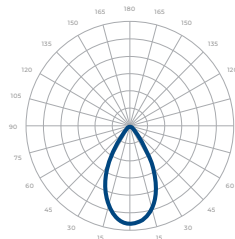

**Housing**

- Diameter : Ø6.4"
- Height : 15"
- Material : High Pressure Die-Cast Aluminum
- Weight : 19.8 lbs

**Mounting**

- Stem 2ft or 4ft; 45° Swivel Canopy Included
- Adjustable Cable 10ft
- Sloped Adjustable Cable 10ft
- Surface Mount
- Wall Mount
- Yoke Mount

**Warranty**

- 5-year limited warranty

**Listing**

- ETL Wet Location Listed
- CE
- FCC
- UKCA
- IP65 Rated

**PERFORMANCE SUMMARY\***

STD (Standard)				
CCT/WATTAGE	2700K	3000K	3500K	4000K
<b>40W</b>	2,760lm	2,850lm	2,985lm	3,140lm
<b>60W</b>	4,605lm	4,990lm	5,095lm	5,155lm
<b>80W</b>	6,195lm	6,710lm	6,860lm	6,930lm
<b>100W</b>	8,145lm	8,825lm	9,015lm	9,110lm

Current Consumption		
WATTAGE / VOLT	120V	277V
<b>40W</b>	0.37A	0.16A
<b>60W</b>	0.55A	0.24A
<b>80W</b>	0.73A	0.32A
<b>100W</b>	0.92A	0.4A

\*Beam Angle: 40° \*Tolerance ±8%

\*For specifications requiring a CRI of 93, apply a 0.75 multiplier to the lumen output values listed.

**PHOTOMETRICS**

Below is a typical photometric representation of the Atria II 6 fixture. Please download IES files to ensure exact photometric value.

40°

60°

Wide

**DIMENSIONS**

**MOUNTING OPTIONS\***

\*Junction Box not included