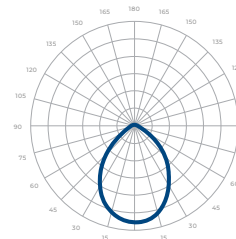

Current Consumption		
WATTAGE / VOLT	120V	277V
<b>40W</b>	0.37A	0.16A
<b>60W</b>	0.55A	0.24A
<b>80W</b>	0.73A	0.32A
<b>100W</b>	0.92A	0.4A

\*Beam Angle: 40° \*Tolerance ±8%

\*For specifications requiring a CRI of 93, apply a 0.75 multiplier to the lumen output values listed.

**PHOTOMETRICS**

Below is a typical photometric representation of the Atria II 6 fixture. Please download IES files to ensure exact photometric value.

40°

60°

Wide

**DIMENSIONS**

**MOUNTING OPTIONS\***

\*Junction Box not included